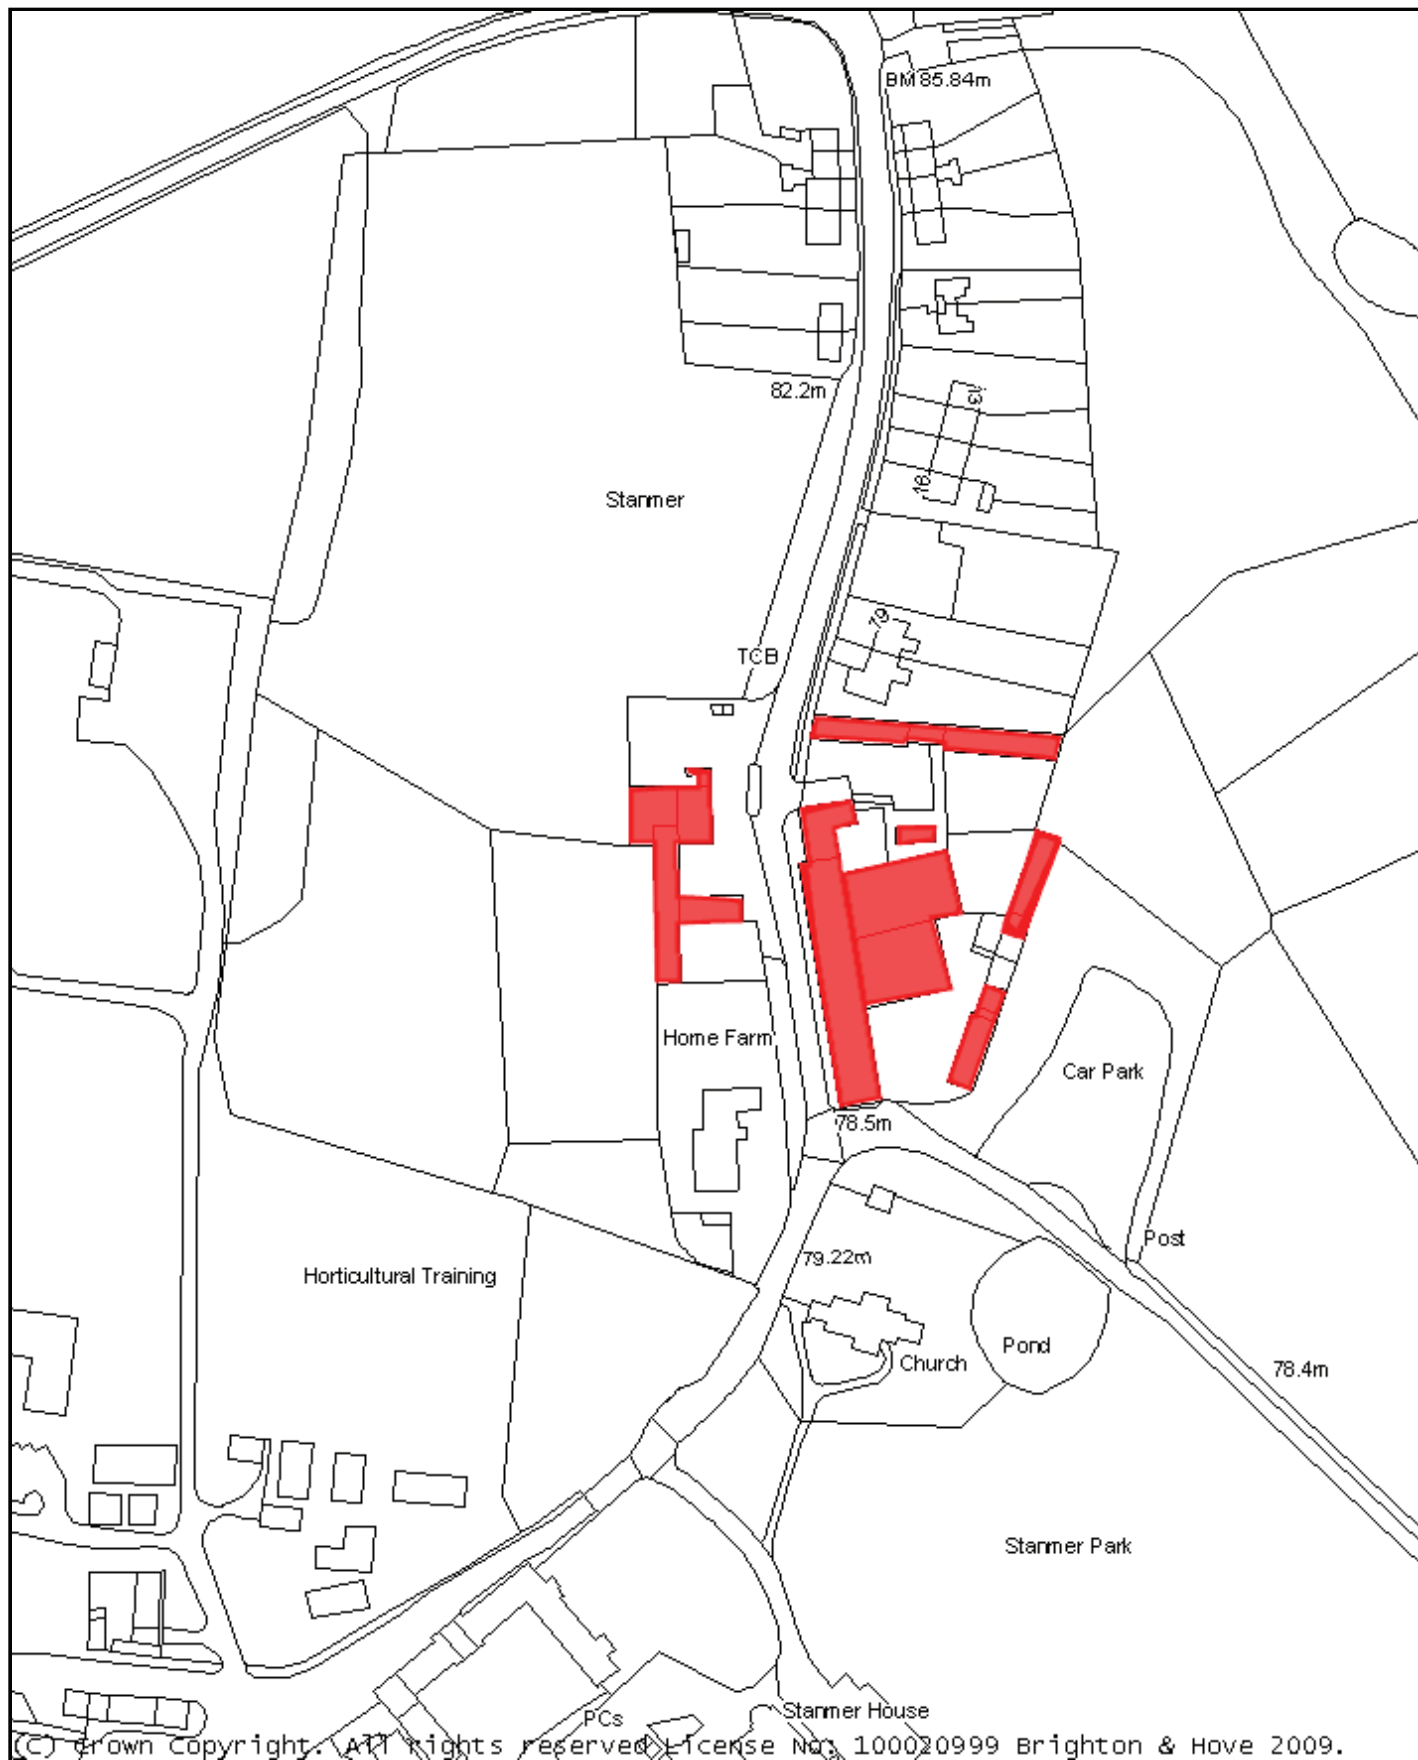

Traditional Farm Buildings - Stanmer

Date: 30/06/2009 08:16:51

Scale 1:1710

Reproduced from the Ordnance Survey mapping with the permission of the Controller of H.M. Stationery Office. (c) Crown copyright and may lead to prosecution or Civil Proceedings. Cities Revealed(R) copyright by The GeoInformation(R) Group, 2009 and Crown Copyright (c) All rights reserved.